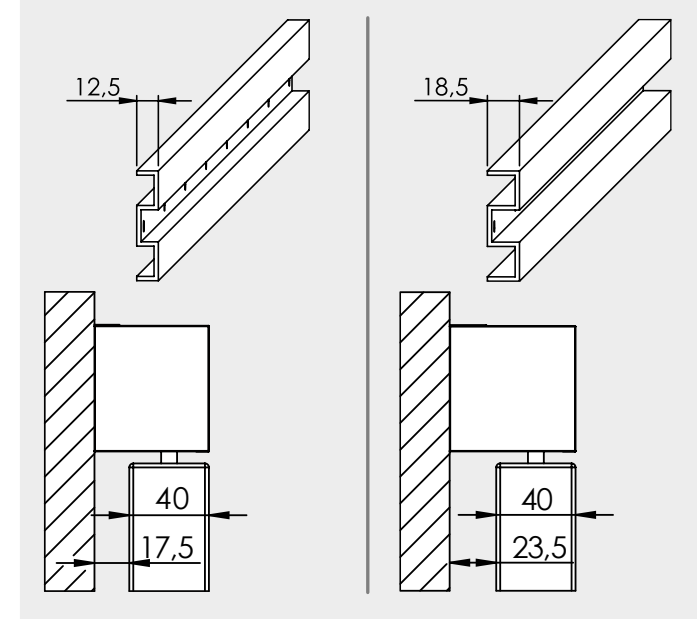

# SCHIEBETÜRSYSTEM X120 Holz 1-FLG. + COMFORT / sliding door system X120 wood 1-leaf + comfort

1

X = 32mm