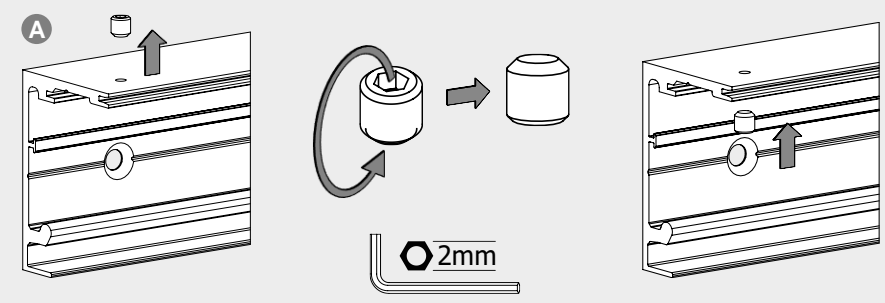

# SCHIEBETÜRSYSTEM X120 Holz 1-FLG. + COMFORT / sliding door system X120 wood 1-leaf + comfort

1

X = 32mm