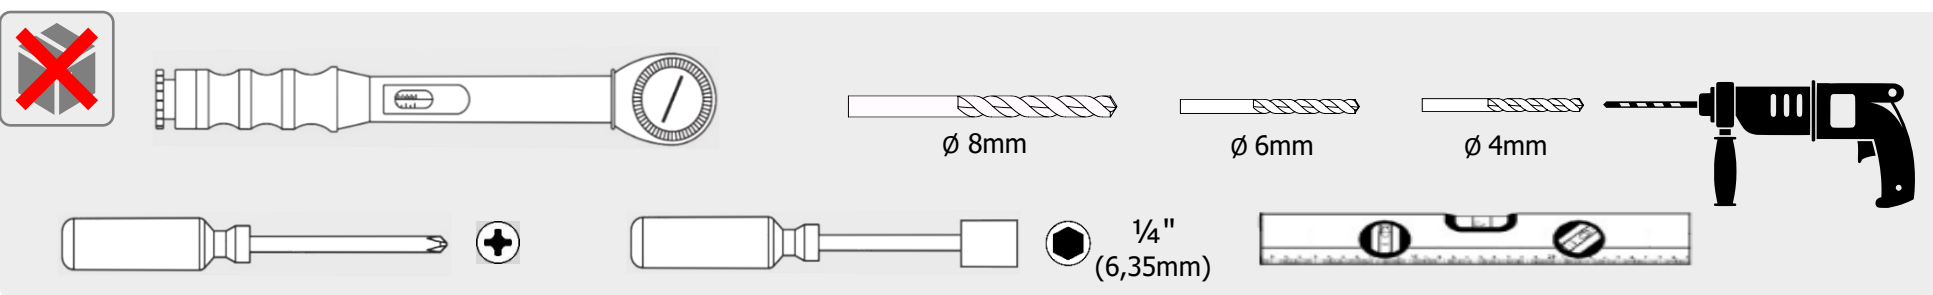

# SCHIEBETÜRSYSTEM X120 Holz 1-FLG. + COMFORT / sliding door system X120 wood 1-leaf + comfort

# SCHIEBETÜRSYSTEM X120 Holz 1-FLG. + COMFORT / sliding door system X120 wood 1-leaf + comfort

1

X = 32mm