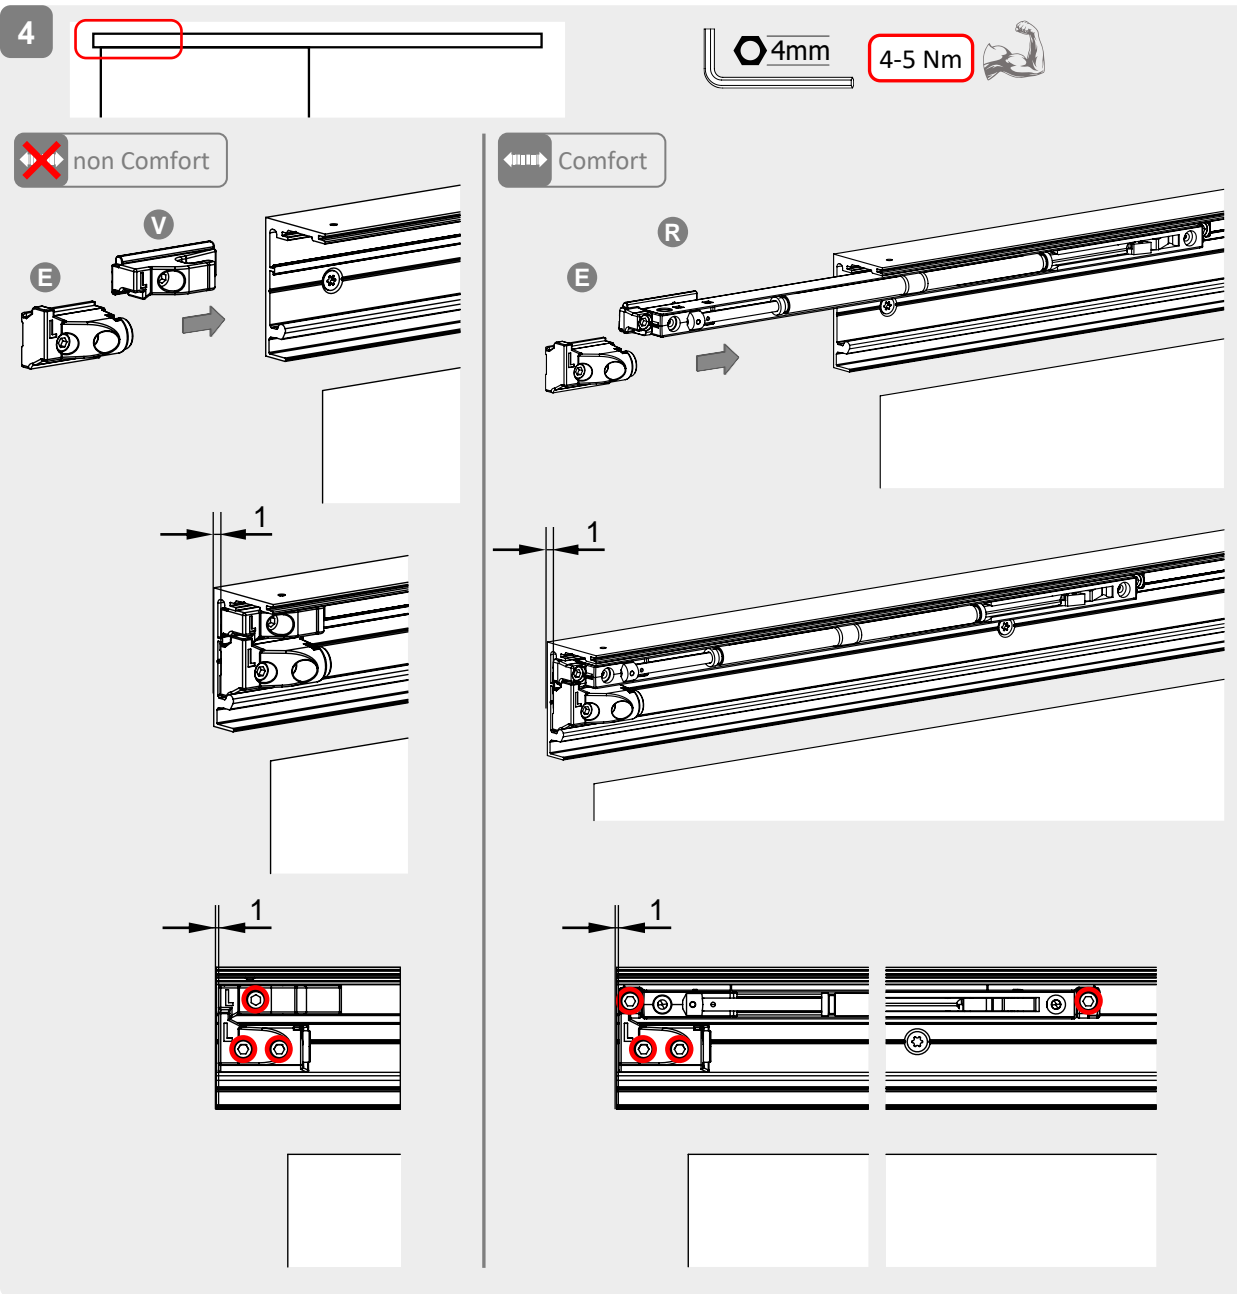

# SCHIEBETÜRSYSTEM X120 Holz 1-FLG. + COMFORT / sliding door system X120 wood 1-leaf + comfort

1

X = 32mm

# SCHIEBETÜRSYSTEM X120 Holz 1-FLG. + COMFORT / sliding door system X120 wood 1-leaf + comfort

2

3

# SCHIEBETÜRSYSTEM X120 Holz 1-FLG. + COMFORT / sliding door system X120 wood 1-leaf + comfort