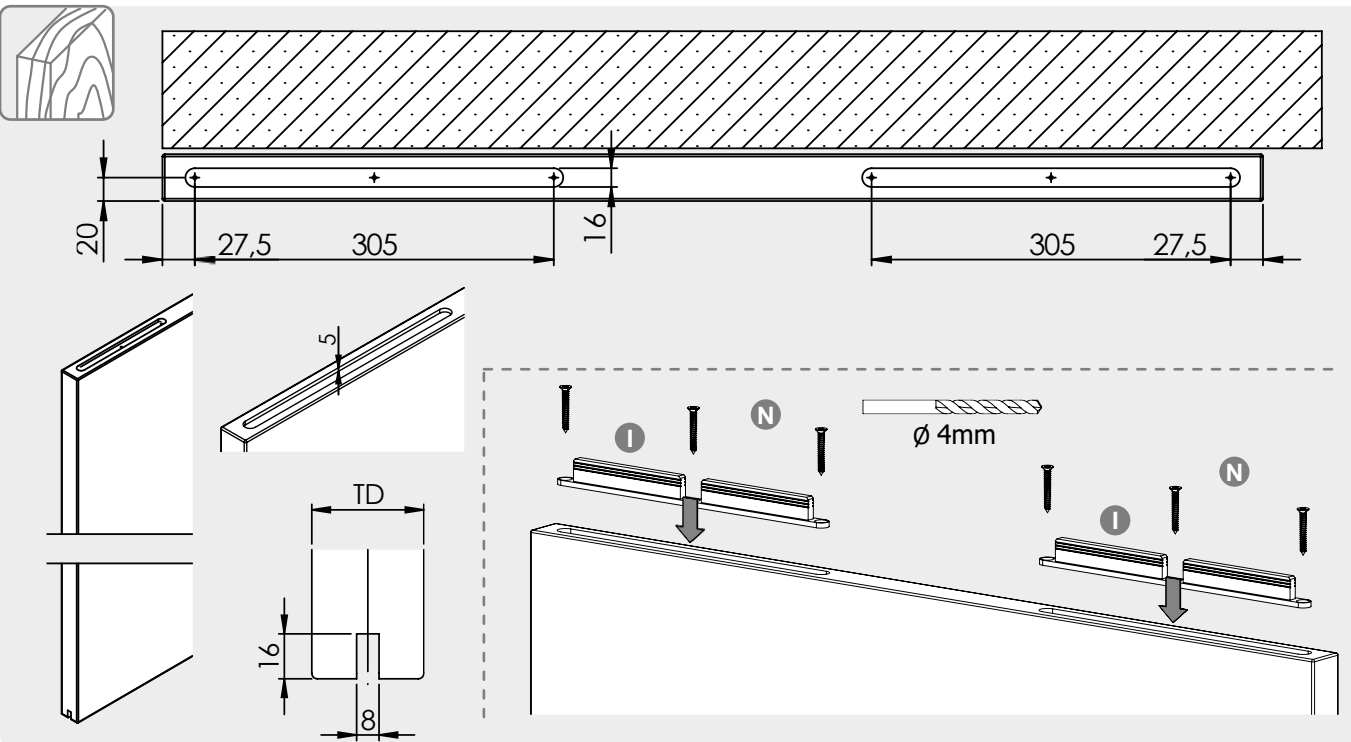

# SCHIEBETÜRSYSTEM X120 Holz 1-FLG. + COMFORT / sliding door system X120 wood 1-leaf + comfort

# SCHIEBETÜRSYSTEM X120 Holz 1-FLG. + COMFORT / sliding door system X120 wood 1-leaf + comfort

1

X = 32mm