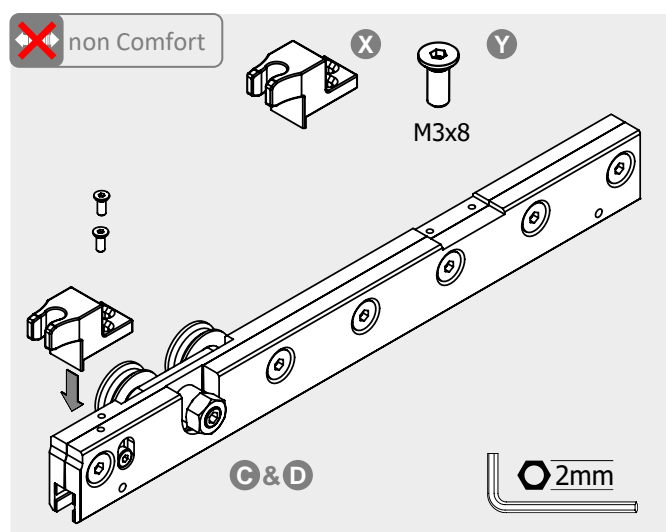

# SCHIEBETÜRSYSTEM X120 Holz 1-FLG. + COMFORT / sliding door system X120 wood 1-leaf + comfort

# SCHIEBETÜRSYSTEM X120 Holz 1-FLG. + COMFORT / sliding door system X120 wood 1-leaf + comfort

1

X = 32mm