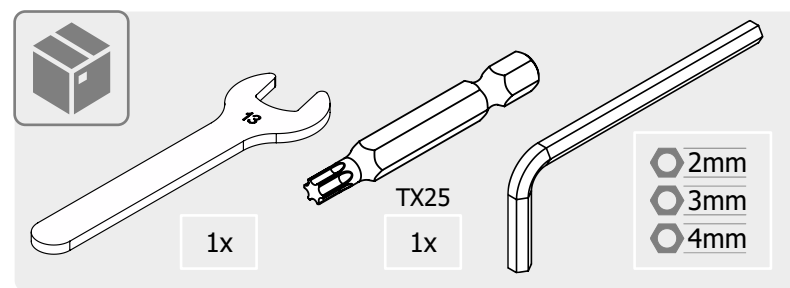

# SCHIEBETÜRSYSTEM X120 Holz 1-FLG. + COMFORT / sliding door system X120 wood 1-leaf + comfort

# SCHIEBETÜRSYSTEM X120 Holz 1-FLG. + COMFORT / sliding door system X120 wood 1-leaf + comfort

1

X = 32mm