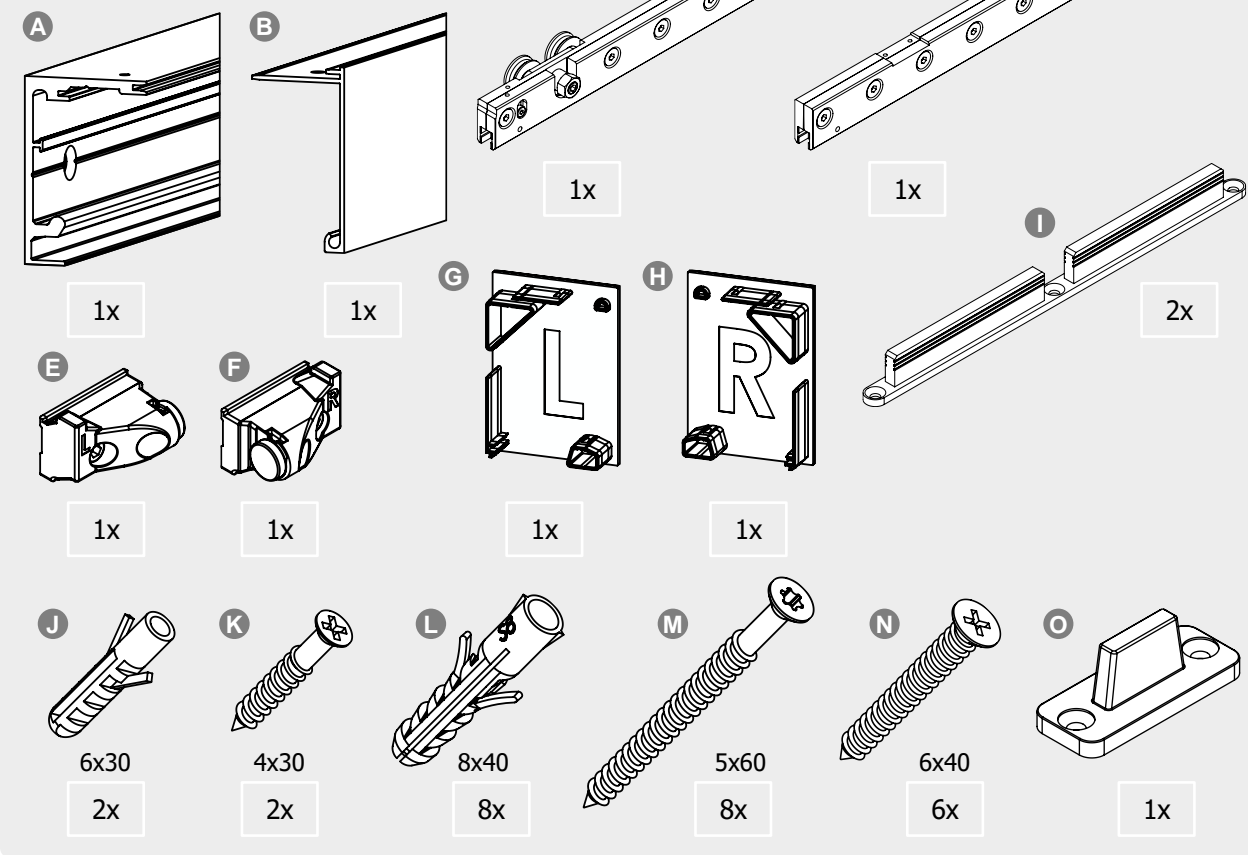

# SCHIEBETÜRSYSTEM X120 Holz 1-FLG. + COMFORT / sliding door system X120 wood 1-leaf + comfort

# SCHIEBETÜRSYSTEM X120 Holz 1-FLG. + COMFORT / sliding door system X120 wood 1-leaf + comfort

1

X = 32mm