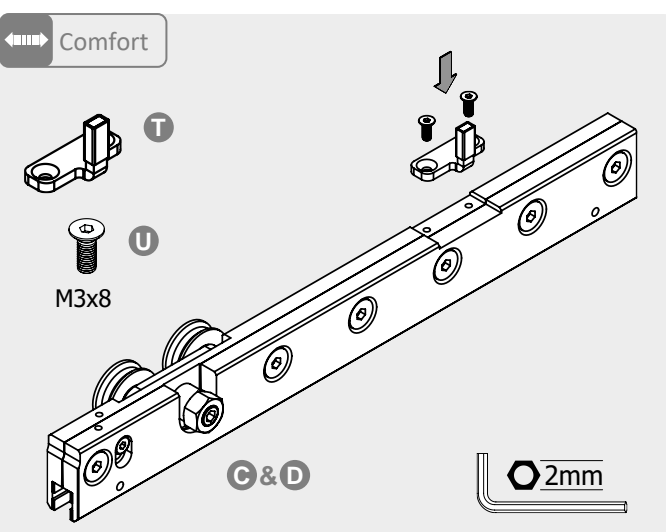

# SCHIEBETÜRSYSTEM X120 Holz 1-FLG. + COMFORT / sliding door system X120 wood 1-leaf + comfort

# SCHIEBETÜRSYSTEM X120 Holz 1-FLG. + COMFORT / sliding door system X120 wood 1-leaf + comfort

1

X = 32mm