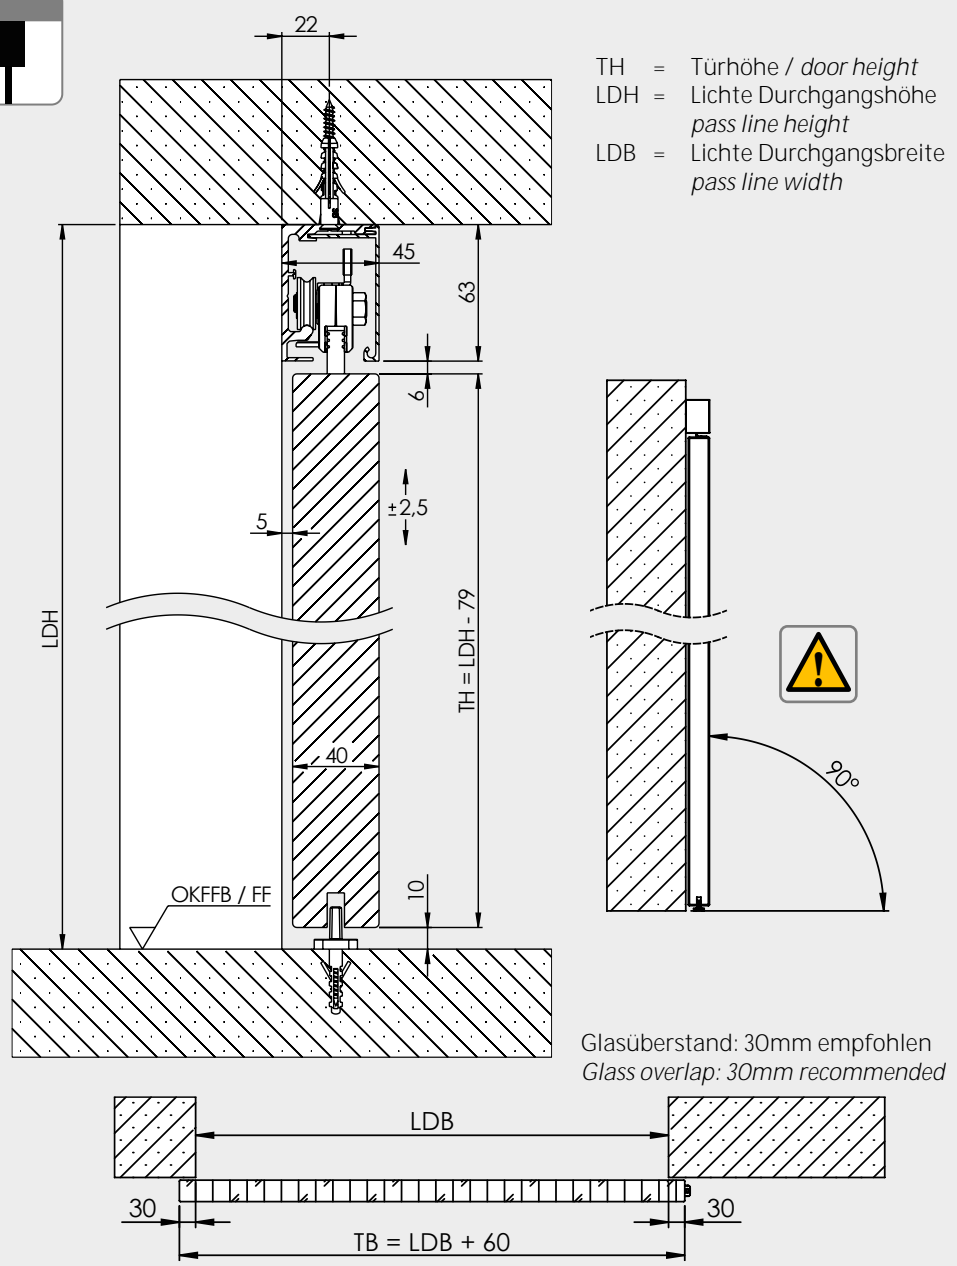

# SCHIEBETÜRSYSTEM X120 Holz 1-FLG. + COMFORT / sliding door system X120 wood 1-leaf + comfort

1

X = 32mm