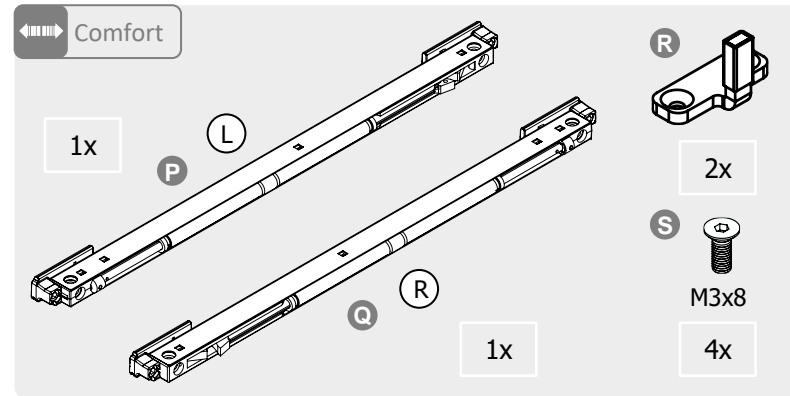

# SCHIEBETÜRSYSTEM X120 Holz 1-FLG. + COMFORT / sliding door system X120 wood 1-leaf + comfort

# SCHIEBETÜRSYSTEM X120 Holz 1-FLG. + COMFORT / sliding door system X120 wood 1-leaf + comfort

1

X = 32mm