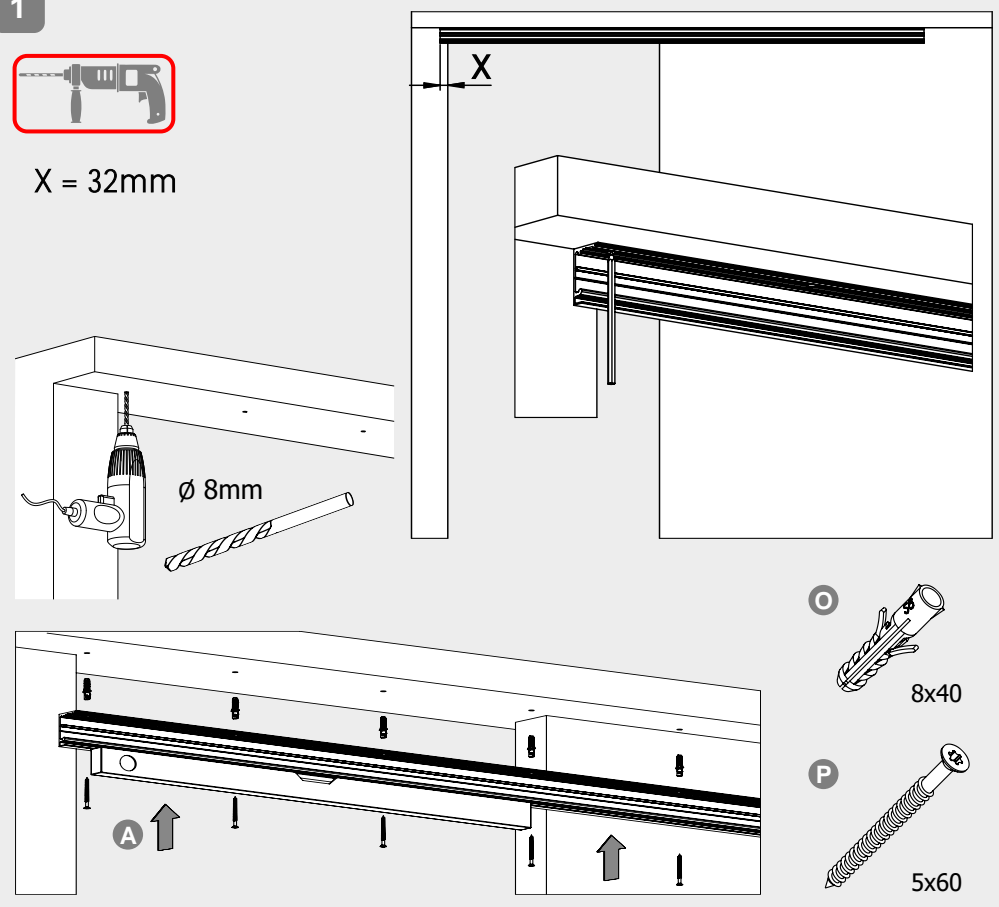

# SCHIEBETÜRSYSTEM X120 Holz 1-FLG. + COMFORT / sliding door system X120 wood 1-leaf + comfort

1

X = 32mm