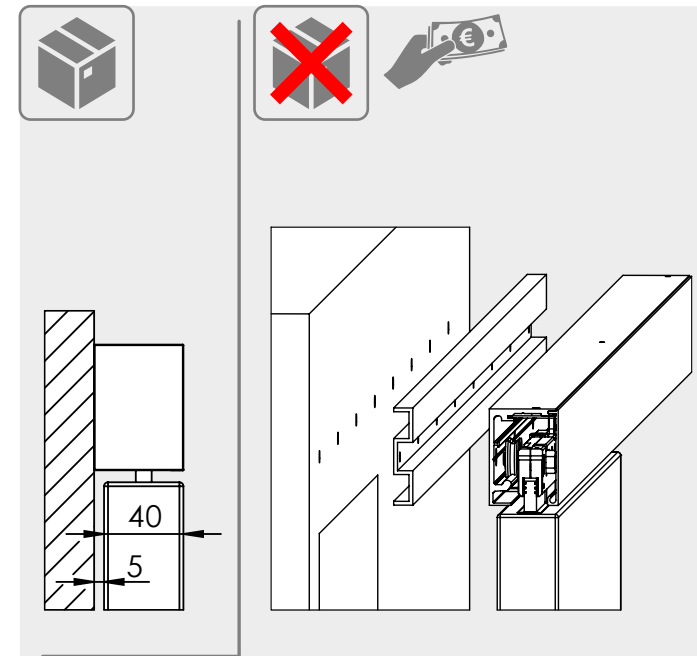

# SCHIEBETÜRSYSTEM X120 Holz 1-FLG. + COMFORT / sliding door system X120 wood 1-leaf + comfort

# SCHIEBETÜRSYSTEM X120 Holz 1-FLG. + COMFORT / sliding door system X120 wood 1-leaf + comfort

1

X = 32mm