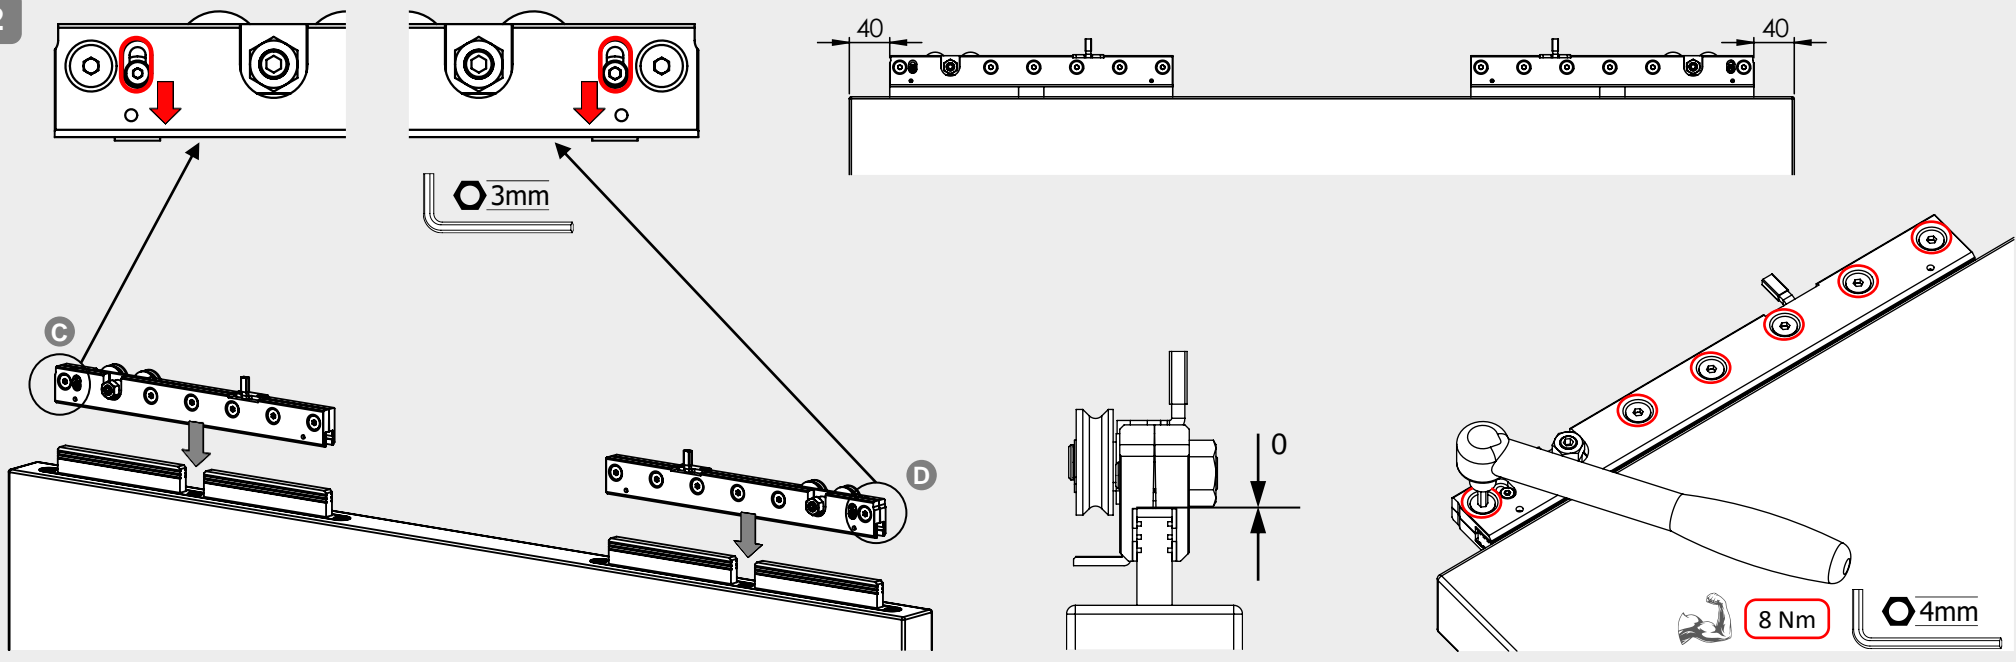

# SCHIEBETÜRSYSTEM X120 Holz 1-FLG. + COMFORT / sliding door system X120 wood 1-leaf + comfort

1

X = 32mm

# SCHIEBETÜRSYSTEM X120 Holz 1-FLG. + COMFORT / sliding door system X120 wood 1-leaf + comfort

2

3