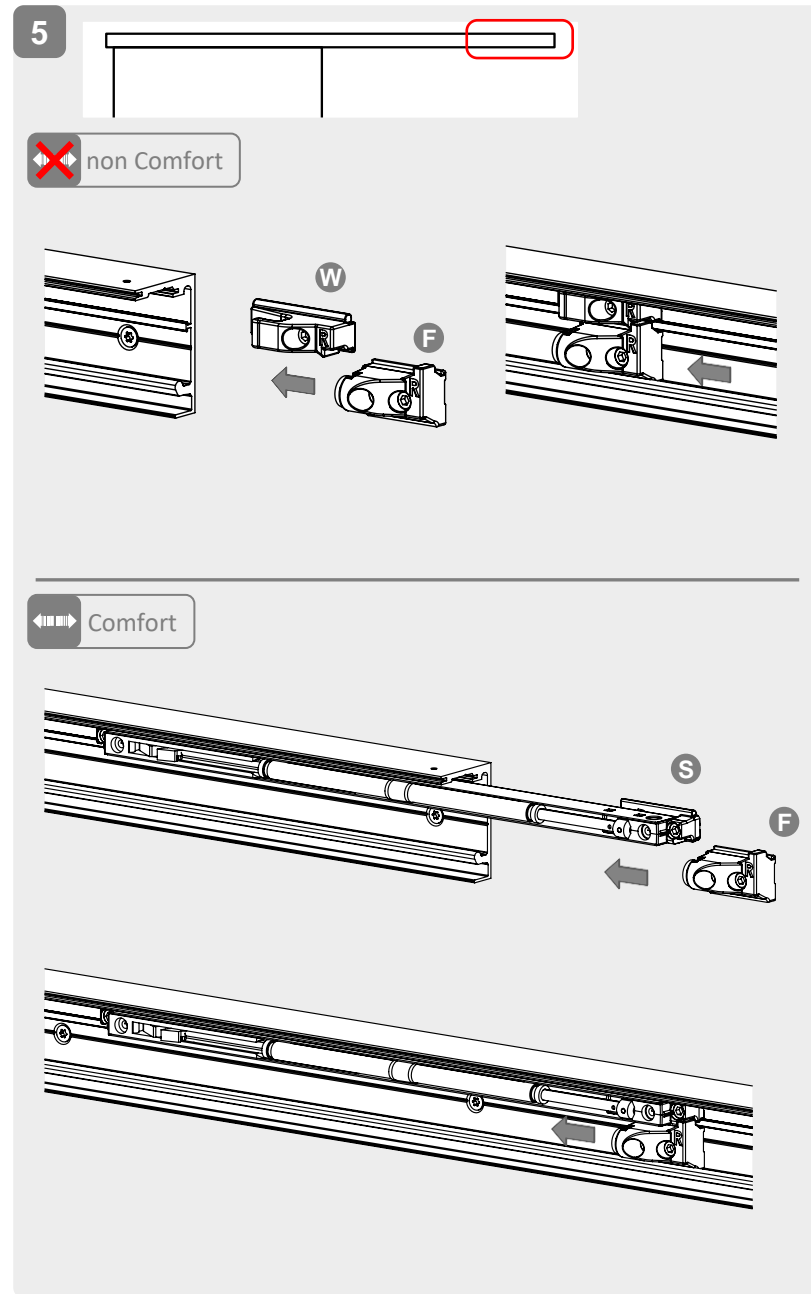

# SCHIEBETÜRSYSTEM X120 Holz 1-FLG. + COMFORT / sliding door system X120 wood 1-leaf + comfort

1

X = 32mm

# SCHIEBETÜRSYSTEM X120 Holz 1-FLG. + COMFORT / sliding door system X120 wood 1-leaf + comfort

2

3

# SCHIEBETÜRSYSTEM X120 Holz 1-FLG. + COMFORT / sliding door system X120 wood 1-leaf + comfort