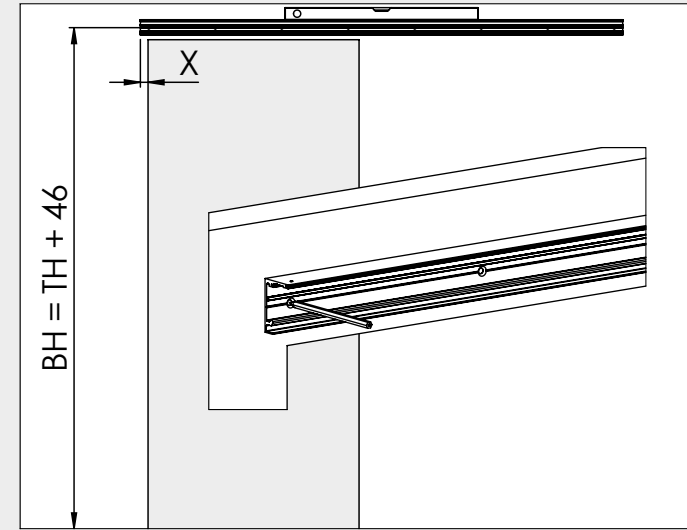

# SCHIEBETÜRSYSTEM X120 Holz 1-FLG. + COMFORT / sliding door system X120 wood 1-leaf + comfort

1

X = 32mm