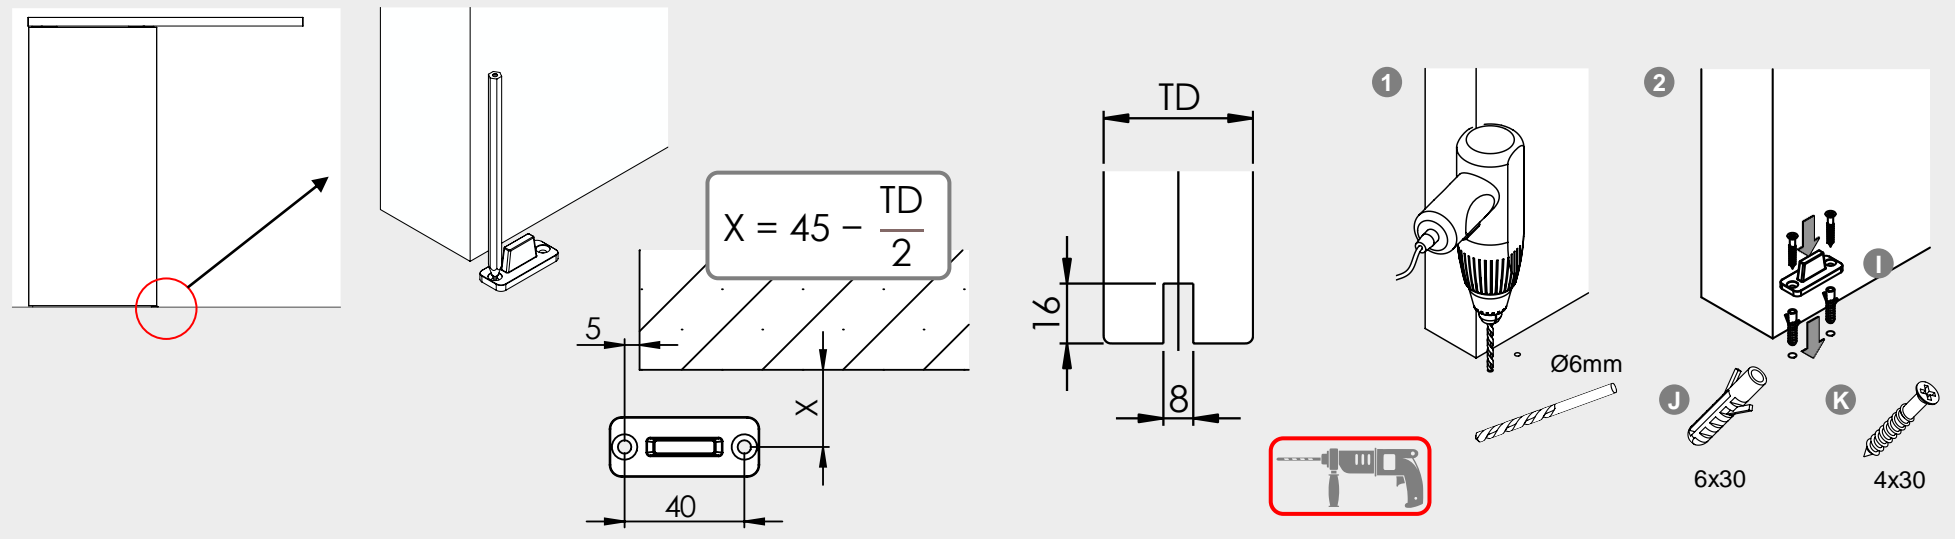

# SCHIEBETÜRSYSTEM X120 Holz 1-FLG. + COMFORT / sliding door system X120 wood 1-leaf + comfort

1

X = 32mm

# SCHIEBETÜRSYSTEM X120 Holz 1-FLG. + COMFORT / sliding door system X120 wood 1-leaf + comfort

2

3