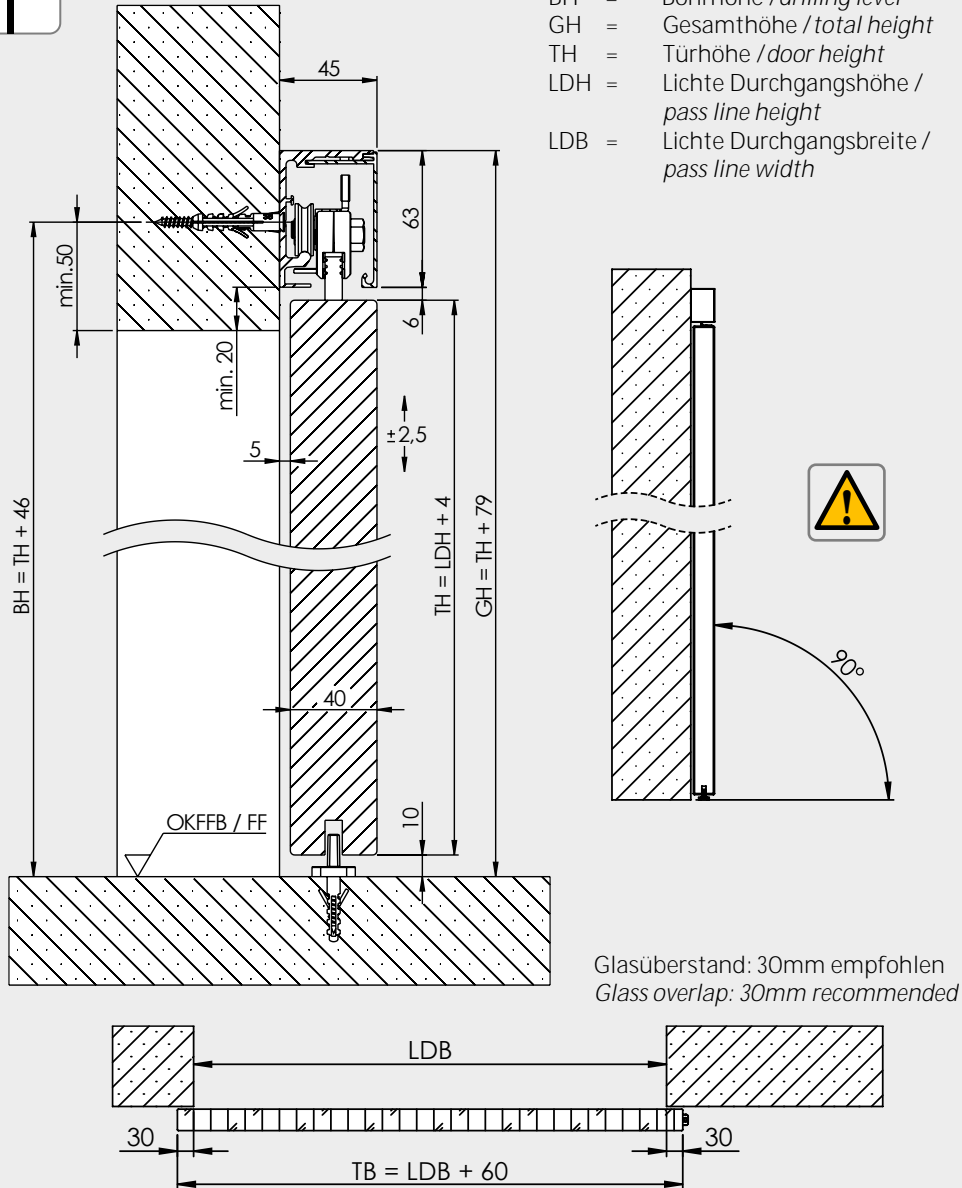

# SCHIEBETÜRSYSTEM X120 Holz 1-FLG. + COMFORT / sliding door system X120 wood 1-leaf + comfort

# SCHIEBETÜRSYSTEM X120 Holz 1-FLG. + COMFORT / sliding door system X120 wood 1-leaf + comfort

1

X = 32mm