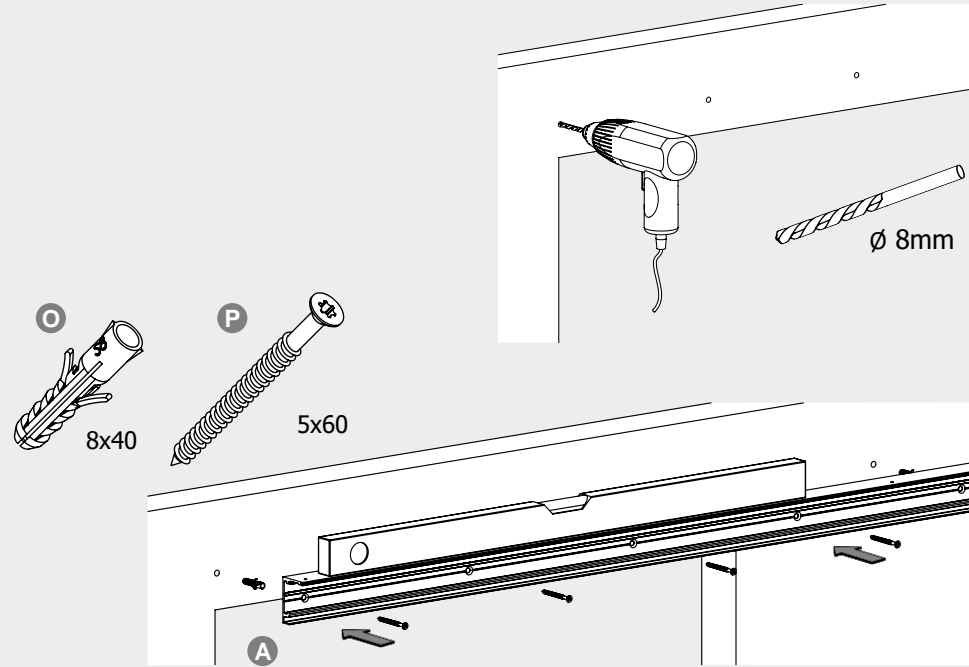

# SCHIEBETÜRSYSTEM X120 Holz 1-FLG. + COMFORT / sliding door system X120 wood 1-leaf + comfort

# SCHIEBETÜRSYSTEM X120 Holz 1-FLG. + COMFORT / sliding door system X120 wood 1-leaf + comfort

1

X = 32mm