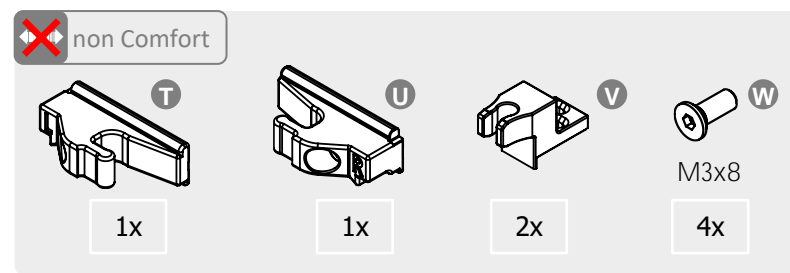

# SCHIEBETÜRSYSTEM X120 Holz 1-FLG. + COMFORT / sliding door system X120 wood 1-leaf + comfort

# SCHIEBETÜRSYSTEM X120 Holz 1-FLG. + COMFORT / sliding door system X120 wood 1-leaf + comfort

1

X = 32mm